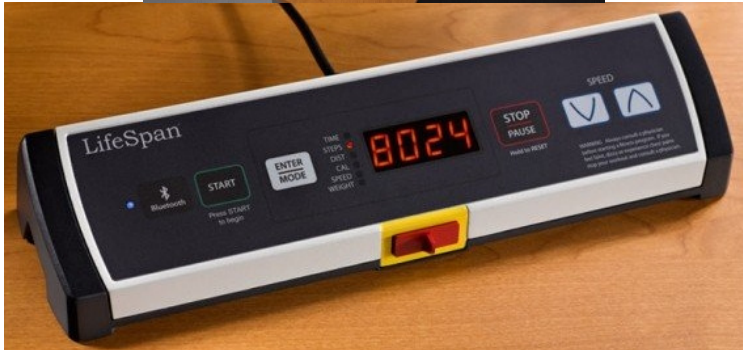

LIFESPAN TREADMILL DESK | TR1200-DT3 Treadmill Desk

Description

The TR1200-DT3 is our mid-use treadmill base and console. The treadmill fits perfectly under most standing desks making it easy to transition your standing desk into a walking desk. The small, contemporary designed console is the perfect size to discretely sit on your desk so it will not get in the way of your work. Like all other LifeSpan Workplace products, the TR1200-DT3 is Bluetooth-enabled letting you wirelessly sync and track activity data with apps

[KEY FEATURES]

- Bluetooth connectivity with LifeSpan Apps
- Treadmill Fits Under Your Existing Standing Desk
- Small, Contemporary Console
- Deck Suspension Absorbs Foot Impact
- Intelli-Guard and Intelli-Step Features

[SPECIFICATIONS]

Type	Office
Dimensions (Treadmill Desk)	179.1cm (L) x 73.6cm (W)
	15.24cm
Running Area	142.2cm(L) x 50.8cm(W)
Unit Weight	Tread Mill: 59.4kg Desktop: 49.9 kg
Max. User Weight	158.7kg
Speed Range (Forward)	0.4 – 4.0 MPH
Motor	2.25 HP Torque Continuous Duty DC
Warranty - Ten hours maximum daily usage - Lifetime limited warranty on structural frame - 3-year on motor - 2-year on Parts - 1-year on labour	