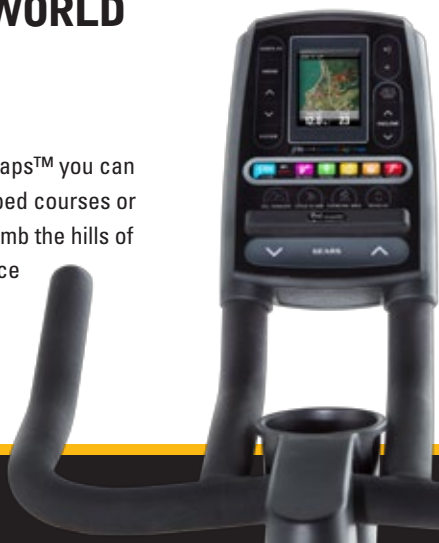

Le de TOUR FRANCE

With the official Tour de France® Training Bike you get the experience of riding outside without leaving the comfort of your own home.

You draw the route – anywhere in the world – and iFit Live™ Technology Powered by Google Maps™ automatically downloads the map to your console. What you see is exactly what you feel – every hill, every flat and every decline.

IT DOES WHAT THE **STREET** DOES

Introducing incline and decline that matches the street! Now, you can experience any route around the world and Le Tour de France Indoor Cycle automatically adjusts the incline and decline to simulate the terrain! No matter the route, no matter the map, your bike moves to follow the road.

**-20 / +20% DIGITAL
INCLINE & DECLINE
CONTROLS**

RIDE **ANYWHERE** IN THE WORLD WITH **GOOGLE MAPS™** **iFIT LIVE TECHNOLOGY™**

With the iFit Live™ Technology Powered by Google Maps™ you can ride anywhere in the world! Choose from 24 pre-mapped courses or create your own. Ride over the Passage du Gois or climb the hills of Mont des Alouettes in France. Now you can experience these same trails and more on this Indoor Cycle.

Google™ and Google Maps™ are registered trademarks of Google™, Inc.

powered
by **Google maps**